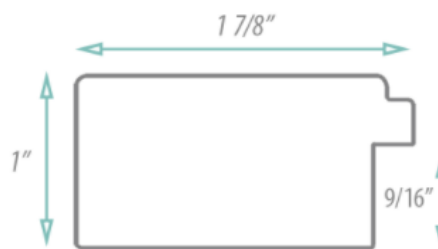

#### FEATURES:

- ONE 21X36" HIGH RESOLUTION SILVER PLATE GLASS MIRROR SIZE W/ DECORATIVE FRAME.
- "WALL HUGGER" HANGER FOR MOUNTING INCLUDED.
- STANDARD MOUNTING STYLE IS VERTICAL. FOR HORIZONTAL, PLEASE SPECIFY WHEN ORDERING.
- PACKED IN FOUR WALL (FOLDED DOUBLE WALL) CORRUGATION.
- STYLE: MODERN
- COLOR: BLACK
- FINISH: MATTE

#### MIRROR FINISHES:

- FLAT POLISHED EDGE
- BEVELED EDGE

**OVERALL SIZE DIMENSION: 25" WIDE X 40" HIGH X 1" DEEP**